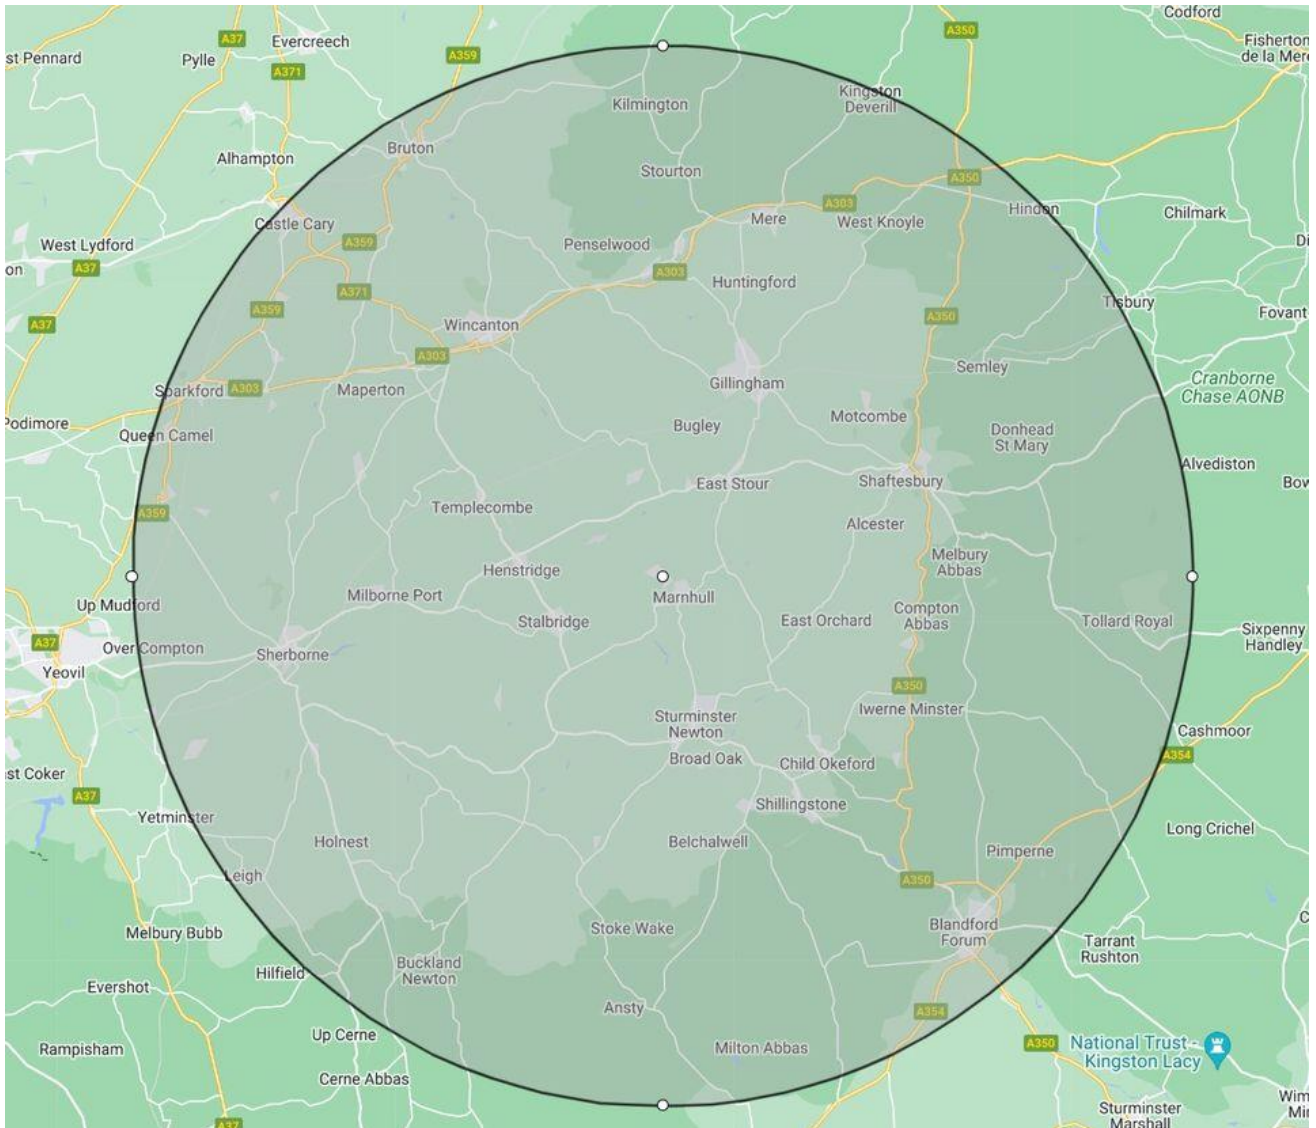

Details of how to have a larger advert for your business included in this directory can be found [here](#)

The area covered by this directory is a 12 mile radius from Marnhull and includes small businesses in Dorset, Wiltshire and Somerset